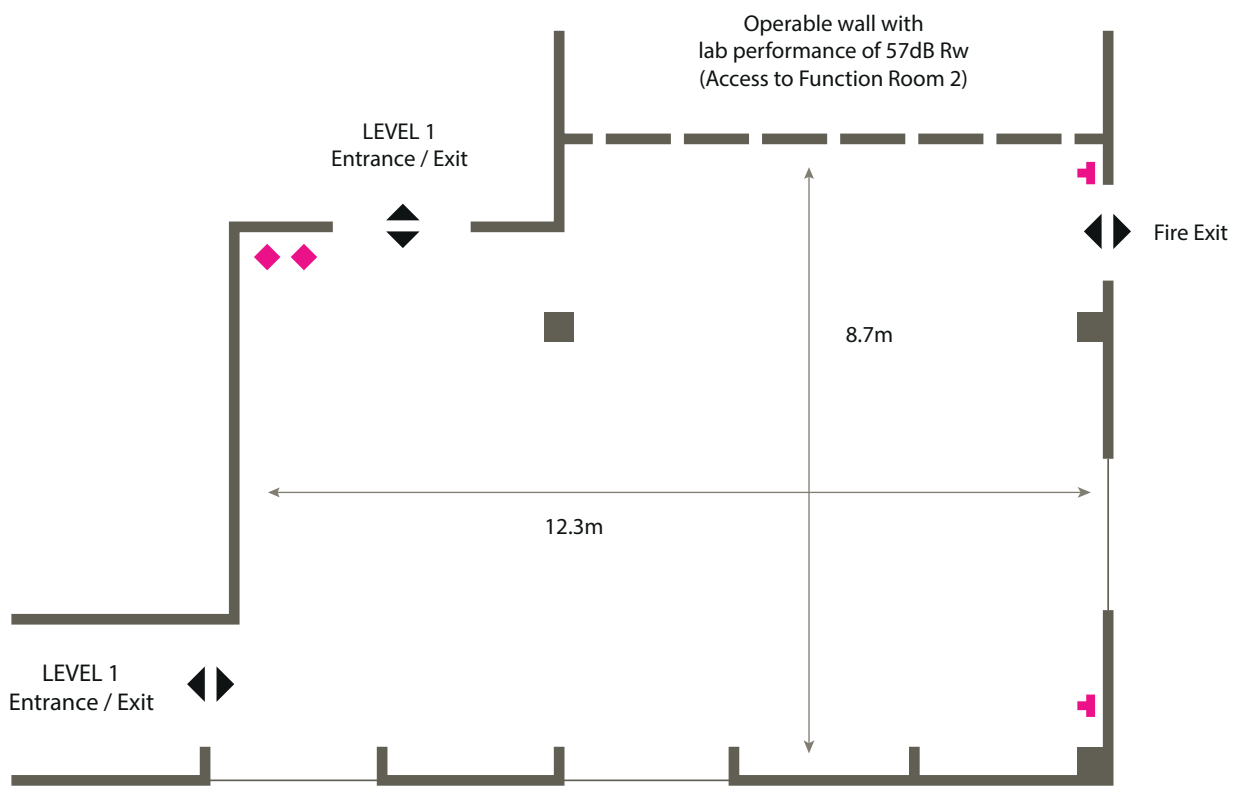

FUNCTION ROOM ONE

A versatile, and light room with views overlooking Poole. Ideal for meetings, break out space, and rehearsals this room can also be combined with Function Room 2.

FUNCTION ROOM ONE

- ⊕ 13 Amp Socket
- ◆ Telephone / Data

Meetings
 Rehearsals
 Receptions

DIMENSIONS (M)

Total area (sq m) **107**
 Max length **12.3m**
 Max width **8.7m**
 Max height **3**

CAPACITIES

Boardroom **40**
 U-shaped **30**
 Classroom **30**
 Theatre style **100**
 Drinks reception (no tables) **100**
 Drinks reception (tables) **50**
 Max- no furniture **120**

POWER

13 amp sockets **4**

TECH

Ceiling mounted HD projector
 2.6m Electric projector screen
 In ceiling Pa System
 iPad mini in wall wireless control system
 VGA, HDMI or wireless presenting capability
 Infrared hearing loop system
 2 microphones
 Extra Equipment available
 Dedicated conference Wifi

ACCESS

Direct street level load in **Ramped**
 Direct lorry level load in **No**
 Min Load in aperture **1.5m x 2.4m**
 Wheelchair access **Yes**
 Disabled toilets **Yes**
 Lift to foyers **2**
 Toilet facilities (in room) **No**
 Toilet facilities (in suite) **Yes**