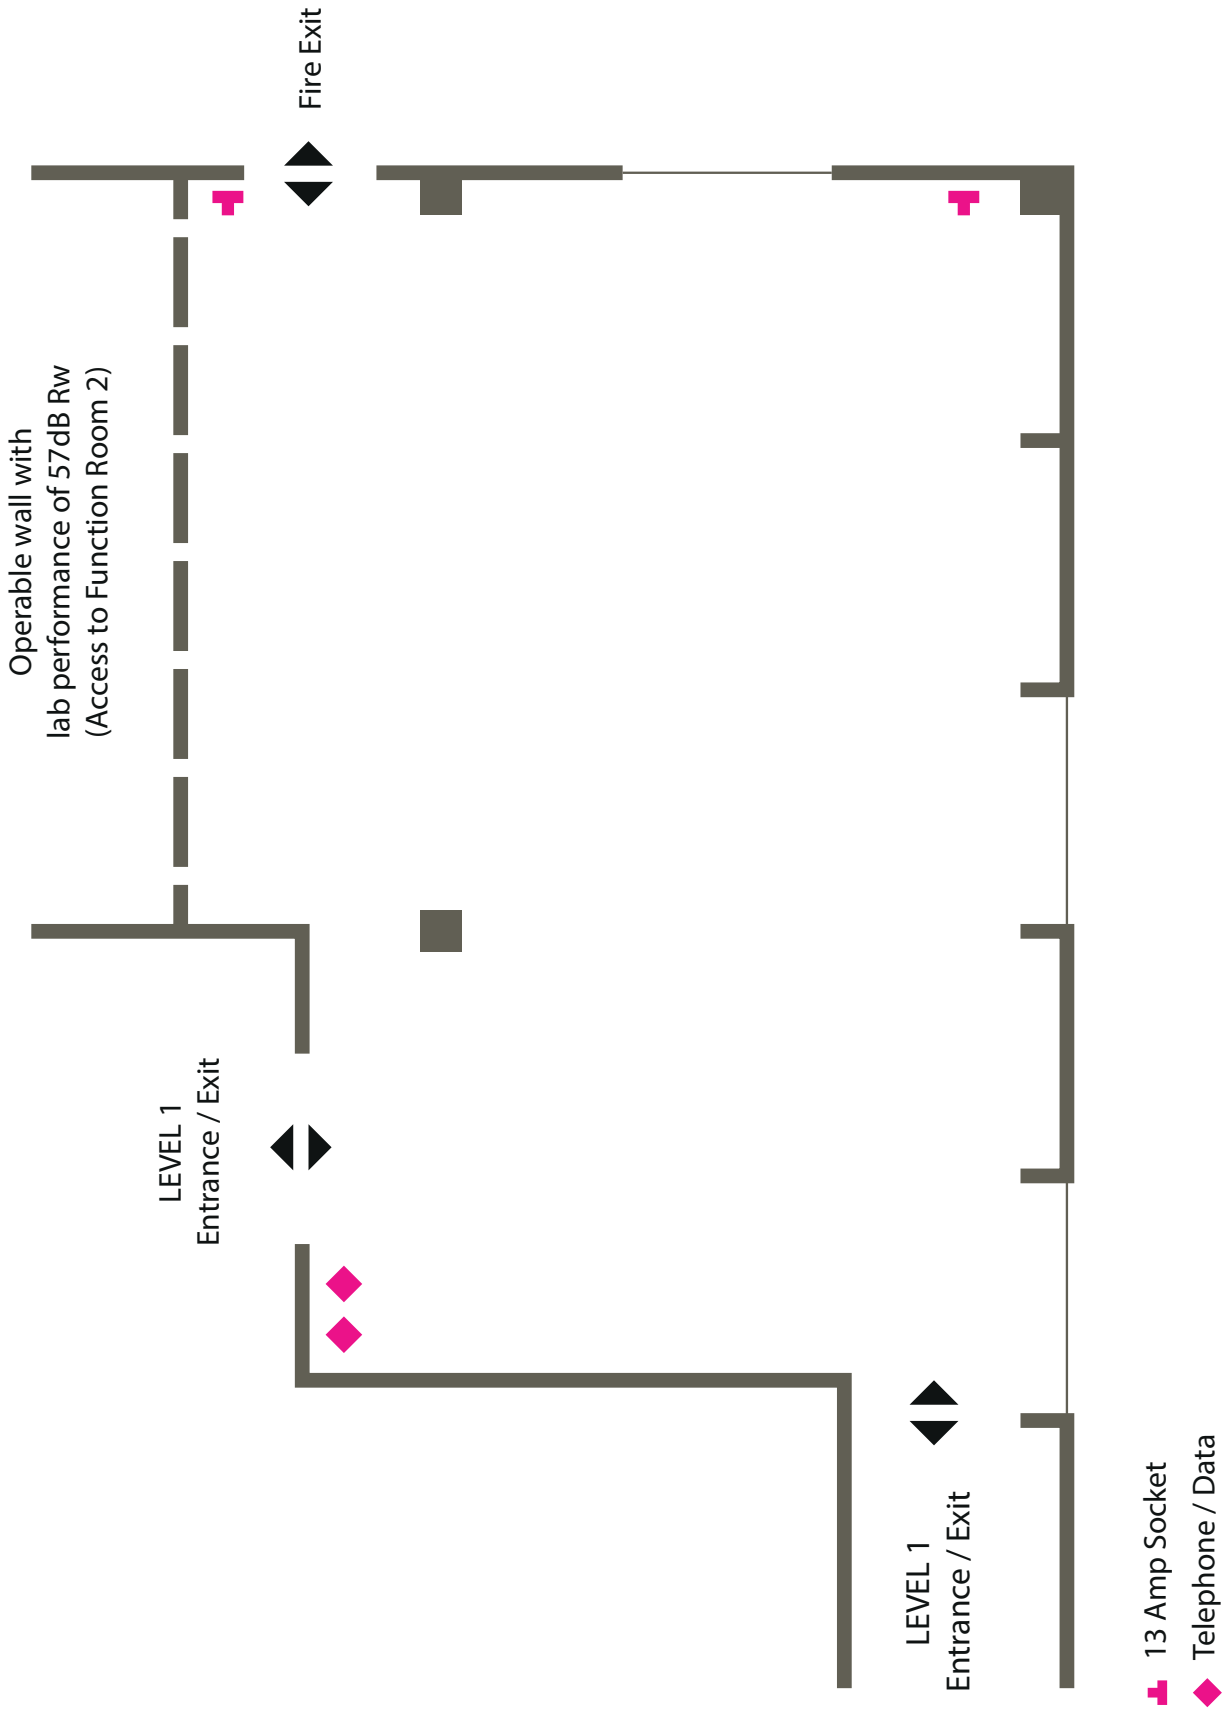

Meetings
 Rehearsals
 Receptions

DIMENSIONS (M)

Total area (sq m) **107**
 Max length **12.3m**
 Max width **8.7m**
 Max height **3**

CAPACITIES

Boardroom **40**
 U-shaped **30**
 Classroom **30**
 Theatre style **100**
 Drinks reception (no tables) **100**
 Drinks reception (tables) **50**
 Max- no furniture **120**

POWER

13 amp sockets **4**

TECH

Ceiling mounted HD projector
 2.6m Electric projector screen
 In ceiling Pa System
 iPad mini in wall wireless control system
 VGA, HDMI or wireless presenting capability
 Infrared hearing loop system
 2 microphones
 Extra Equipment available
 Dedicated conference Wifi

ACCESS

Direct street level load in **Ramped**
 Direct lorry level load in **No**
 Min Load in aperture **1.5m x 2.4m**
 Wheelchair access **Yes**
 Disabled toilets **Yes**
 Lift to foyers **2**
 Toilet facilities (in room) **No**
 Toilet facilities (in suite) **Yes**